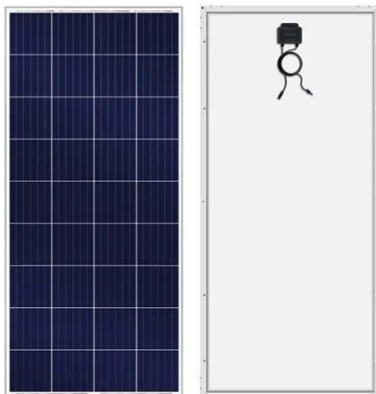

WhatsApp , Mensajería y llamadas gratuitas privadas, seguras y ...

Comparte tu día a día con fotos, videos y notas de voz. Mensajes y llamadas gratis* de forma simple, confiable y privada, disponibles en todo el mundo.
*Es posible que se apliquen cargos por el uso de ...