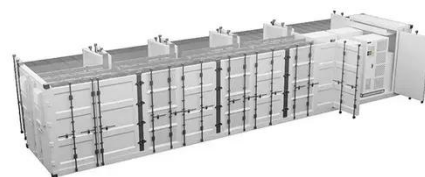

Battery Cabinets & Enclosures

Exponential Power's Battery Cabinets & Enclosures provide durable, secure solutions for telecommunications and industrial applications. Designed to protect battery systems, these cabinets ...