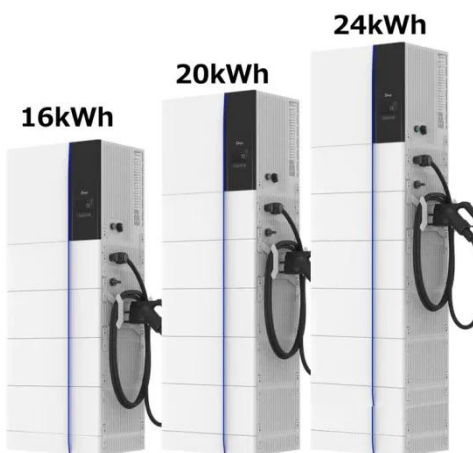

Search for used 10kw data center battery cabinet for power distribution room for sale on Machinio.

SRB2 Battery Cabinet , Up to

10 kWh , Outdoor-rated , Wall-Mount

The SRB2 Battery Cabinet is an outdoor-rated enclosure that can hold up to 2x SR5K-UL battery modules for a total energy capacity of 10 kWh. The cabinet is outdoor-rated with automatic, ...