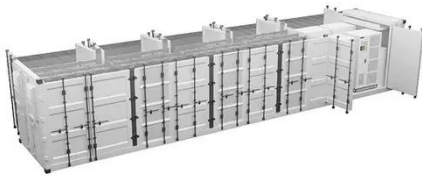

you looking to permanently reside in Canada? Canada offers several immigration pathways for foreign workers who ...