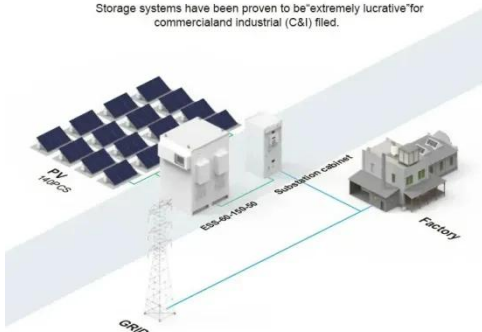

BASIC APPLICATION

Outdoor Communication Cabinets and Power Cabinets

Outdoor communication cabinets and power cabinets are crucial components of modern communication infrastructure. They play a vital role in ensuring the stable operation of communication networks and ...