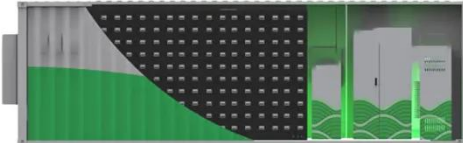

10kW energy storage cabinet for Nigerian telecommunications

✓ LIQUID/AIR COOLING

✓ INTELLIGENT INTEGRATION

✓ PROTECTION IP54/IP55

✓ BATTERY /6000 CYCLES

10kW energy storage cabinet for Nigerian telecommunications

All-in-One Energy Storage Cabinet & BESS Cabinets , Modular, ...

Featuring lithium-ion batteries, integrated thermal management, and smart BMS technology, these cabinets are perfect for grid-tied, off-grid, and microgrid applications. Explore reliable, and IEC ...