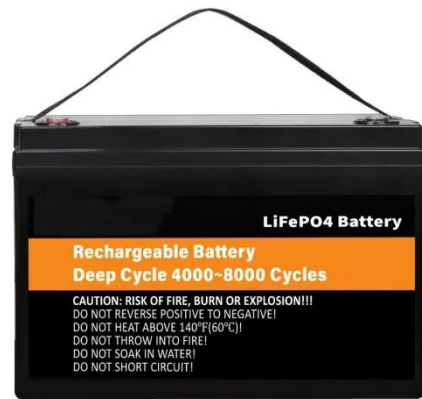

Outdoor Telecom Cabinets for Reliable Field Deployment

Explore our range of outdoor telecom cabinets engineered for reliable field deployment. Designed to protect sensitive electronic equipment from harsh weather, dust, and vandalism, our cabinets offer ...

Contact Us

For catalog requests, pricing, or partnerships, please visit:
<https://www.kidsandparents.pl>