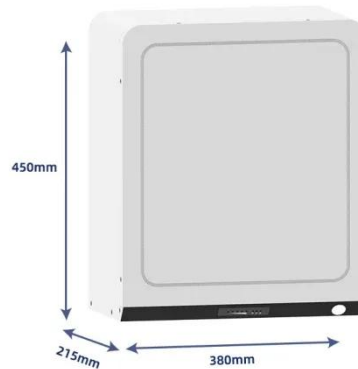

Best 6000 Watt Inverters - Reviews & Buying Guides

A 6000W inverter is considered as a large-size unit. It can be used to run heavy appliances because 6000-watt output is huge. On this page, I have included only those power ...