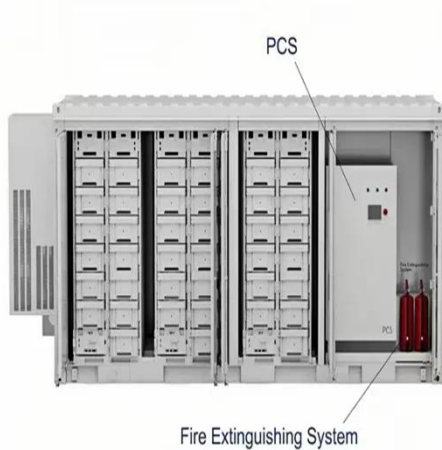

Reliable High Efficiency Inverter 6000W
12V 24V 220V 120V 50HZ 60HZ Power
Converter 6000 Watt Pure Sine Wave
Power Inverter converts DC power
(battery, battery) into alternating current
...

6000w pure sine wave inverter

sine power inverter, 6000 watt inverter
pure sine wave, 12v to 240v inverter
pure sine wave

Reliable High Efficiency Inverter 6000W 12V 24V ...

Reliable High Efficiency Inverter 6000W
12V 24V 220V 120V 50HZ 60HZ Power ...

PowerBright PW6000-12 12-Volt Modified Sine ...

A 12-volt power inverter converts 12-volt
DC power or direct current to standard ...