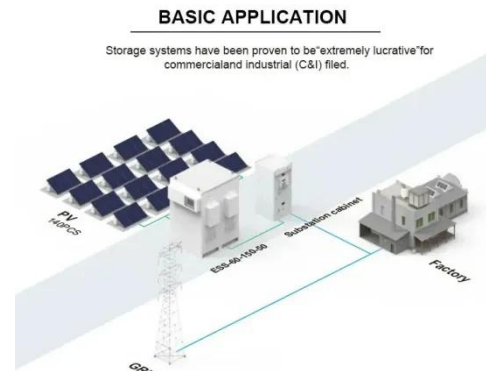

POWERBRIGHT PW6000-12 12-Volt Modified Sine Wave Inverter (6,000 Watts)

Anodized aluminum case provides durability; LED display shows input & output wattages; Built-in cooling fan; Internal 30A spade-type fuses; 12V input; 3-prong 120V AC outlets; Overload indicator; ...