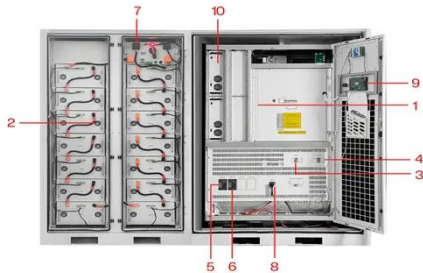

Inverter 12v To 220v

Car Power Inverter 12V to 110V 220V , 1500W DC to AC Converter with 2 Outlets & 4 USB Ports , Fast Charging , Multi-Protection , 80cm Cord , For Laptops & Electronics