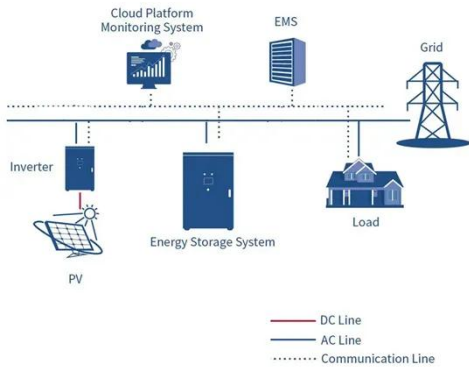

Conversion

Looking for a dependable inverter to convert 12V DC to 220V AC power? Whether for home, RV, camping, or off-grid solar systems, selecting the right inverter ensures your appliances ...