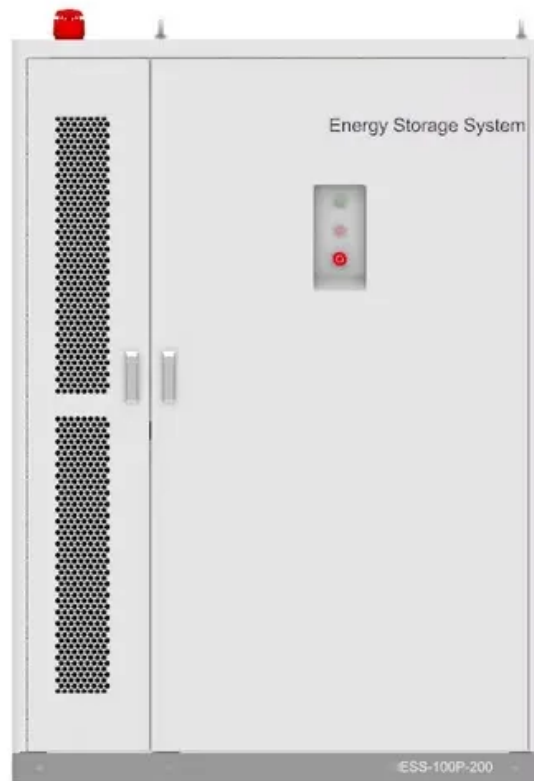

1200mm deep communication power cabinets for remote areas in the United States

1200mm deep communication power cabinets for remote areas in th

42U Server Rack Cabinet 1200mm Deep with Locking Perforated ...

Designed with built-in air conditioning, this data cabinet delivers stable temperature control for sensitive IT equipment, ensuring optimal performance and extended service life in mission ...

APC AR3340W Netshelter Sx 42U 750mm Wide 1200mm Deep Network Rack Cabinet

Base Station Energy Cabinet

The Base Station Energy Cabinet is a fully enclosed, weather-resistant telecom

energy cabinet designed to provide reliable power distribution and battery backup for outdoor communication networks.