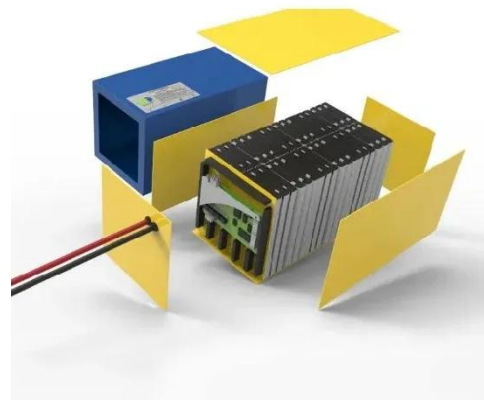

1200mm deep communication power supply cabinet supplier

1200mm deep communication power supply cabinet supplier

HUAZHONG+COMMUNICATION +POWER+SUPPLY+CABINET,+1 200MM+DEEP ...

HUAZHONG+COMMUNICATION+POWER
+SUPPLY+CABINET,+1200MM+DEEP,
request quote,price and delivery
information, for this item, Sierra Ic Inc

1200mm Depth Weatherproof Data Cabinet

The ET75120175-EQ Outdoor Telecom
Equipment Cabinet is mainly used in
wireless communication base station,
such as communication/network
integrated service, 4G system,
access/transmission ...

Server cabinet 36U 1200mm deep

Deliverable within 3 working days. This spacious 36U server cabinet with a depth of 1200 mm is designed to safely and efficiently house deeper network equipment. The perforated doors and sturdy ...

Prism PI 27u 600mm Wide x 1200mm Deep Server Cabinet

Prism PI 27u 600mm Wide x 1200mm Deep Server Cabinet - Available at Comms Express, Networking Reseller - Free Next Day Delivery

China Power Distribution Cabinet Manufacturers, Suppliers, Factory