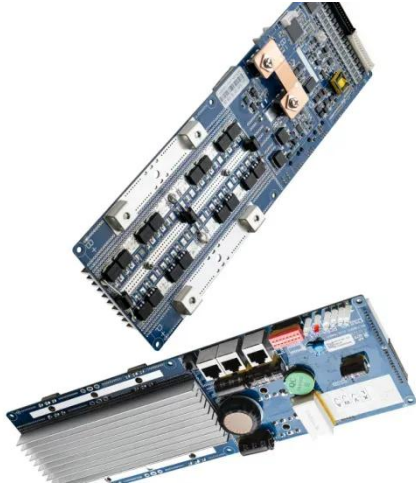

127v inverter to 220v