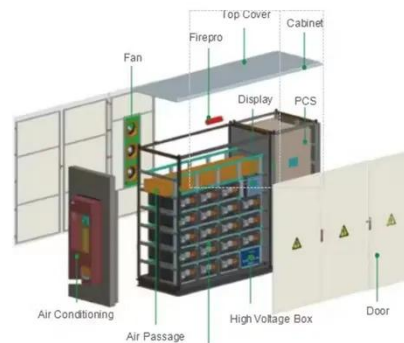

1200W Power Inverter 24VDC or 36VDC or 48VDC to 120VAC Pure ...

The 300 Watt pure sine wave inverter converts the 12 Volt, 24 Volt or 48 Volt DC Volt into AC power for AC devices such as TV, lights, power tools, cooker, kettle, blender ect.