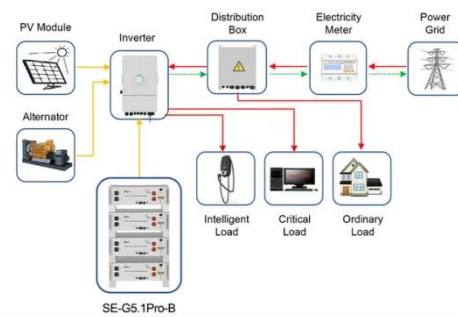

BOB TB1600 Portable Power Station, 1536Wh Solar Generator, 1.5H ...

[Powerful backup for camping]: With massive 1536Wh battery capacity, TB-1600 can support 1-3 days outdoor off-grid activities. Featuring 4*1600W AC outlets, 2*PD 100W USB-C ports, ...

Application scenarios of energy storage battery products