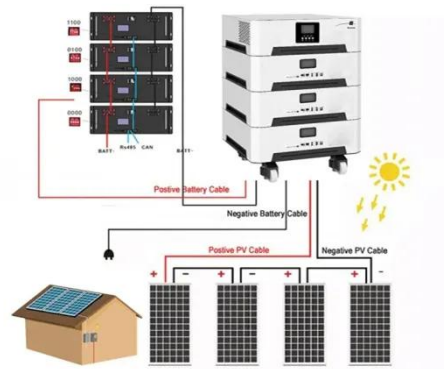

Contact Us

For catalog requests, pricing, or partnerships, please visit:
<https://www.kidsandparents.pl>