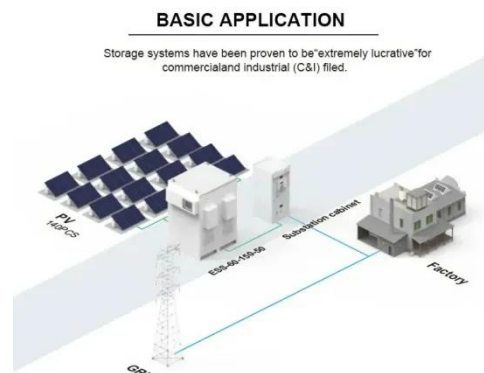

Upgraded Version 5000W Pure Sine Wave Inverter 12V/24V/48V/60V/72V ...

Are you still worried about power outages? Our versatile pure sine wave inverters are ideal for charging smartphones, refrigerators, small air conditioners, freezers, washing machines, TVs, camping ...