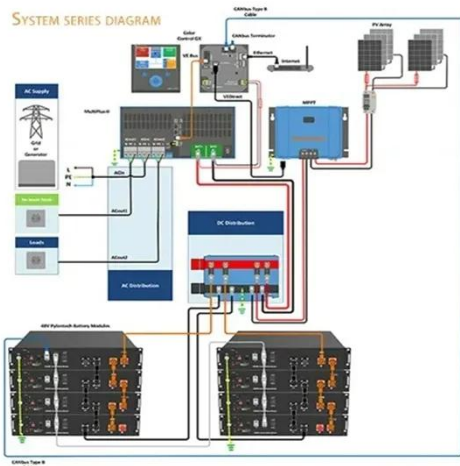

Aims PWRINV8K12W 8000 Watt 12V 120VAC

The Aims PWRINV8K12W 8000 Watt DC to AC Power Inverter can be hard wired providing power to run large loads. Free shipping.

8,000-Watt Modified Sine Inverter 12-Volt DC to 120-Volt

8000 WATT MODIFIED SINE INVERTER 12 VDC TO 120 VAC

Smaller, lighter, more efficient and longer lasting than its predecessor. This unit has a 16000 Watt surge for 40ms for your high startup quick-surge applications. This unit is space saving and beating out the ...