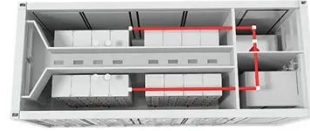

Trucks, Boats, and Camping.