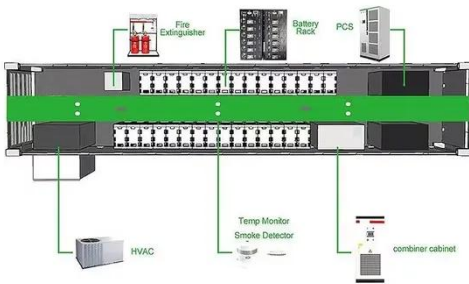

The Enphase IQ PowerPack 1500 is a compact yet powerful portable energy storage system that delivers reliable backup power at home or on the go. Featuring advanced lithium iron phosphate (LFP) battery ...

IQ PowerPack 1500 data sheet

IQ PowerPack 1500 The ultimate in reliable backup power at home or on the go, the IQ PowerPack 1500 is a lithium iron phosphate (LFP) battery-based storage device.