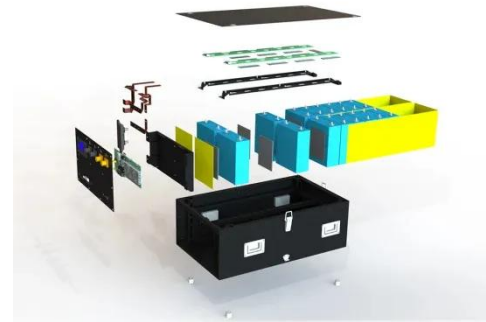

### 1MW 3MWh Container BESS Outdoor Lithium Battery Energy Storage ...

Stable 1MW Output, Ideal For Industrial/Commercial Peak Shaving And Grid Load Regulation. 3MWh Capacity Supports Long-Hour Backup (Powers Medium Factories For Hours) And Solar/Wind ...