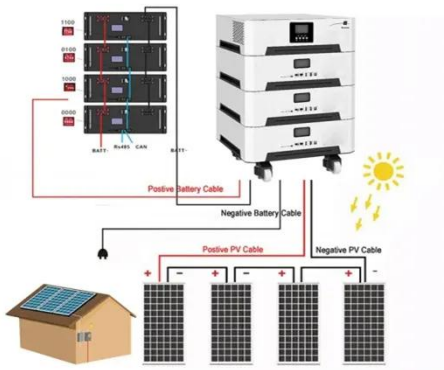

200kW Outdoor Energy Storage Cabinet in Africa