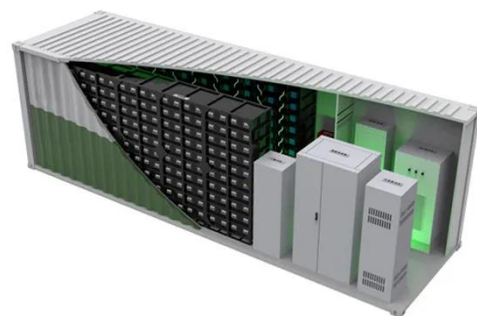

200kWh Communication Power Supply Rack for Philippines Network Data Center

LIQUID/AIR COOLING

INTELLIGENT INTEGRATION

PROTECTION IP54/IP55

BATTERY /6000 CYCLES

200kWh Communication Power Supply Rack for Philippines Network

Discover innovative Data Center Power Supply and Solutions, designed to optimize Data Center Infrastructure and Facility efficiency, ensuring reliable power delivery and scalability for modern data centers.

Data Rack & Server Cabinets for IT and Data Center , Infinite

PH

Shop durable data rack, server & network racks. Wall-mounted or floor-standing Data Cabinets with options with cooling, cable management.

Power Distribution Units , Rack & Switched PDUs , RS

Shop rack-mounted, vertical, and switched PDUs with surge protection. RS Philippines offers power distribution units for servers, labs, and IT networks.