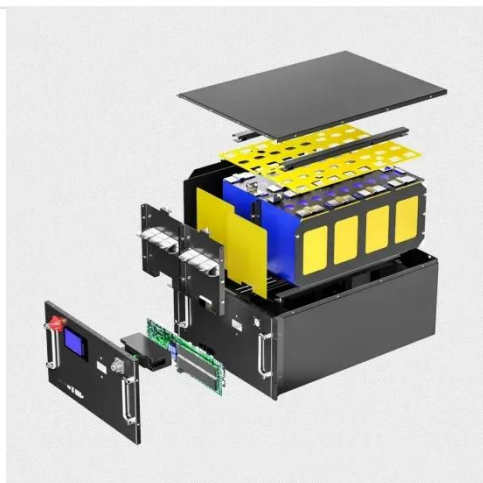

SolarEdge 20kW Solar Inverter

The new range of SolarEdge three phase inverters have a smart new commissioning method. Inverter commissioning is done directly through a smartphone using the intuitive SetApp mobile application.

Lithium battery parameters

Product capacity: 100Ah

Product size: 135*197*35mm

Product weight: 1.82kg

Product voltage: 3.2V

internal resistance: within 0.5

Energetech Solar

Products: 3 item (s) Sort by: Hybrid All-In-One 20kWh 12kW AC Renon or Luxpower Grid-Tied Inverter Weathertight Outdoor Cabinet System with Heating and Cooling \$15,636.00 Select Options Hybrid ...

These inverters convert DC solar power into usable AC electricity with high stability and protection features. The following table summarizes key features of top-rated 20 kW solar inverters ...

Microgrid System Outdoor Cabinet Type 20kw 40kwh 50kw 100kwh