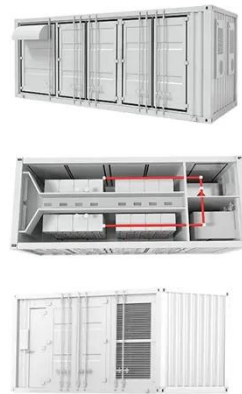

Solar Inverter Cabinets

Find reliable solar inverter cabinets for efficient energy storage. Durable, waterproof, and customized for your needs. Shop high-quality solutions now!