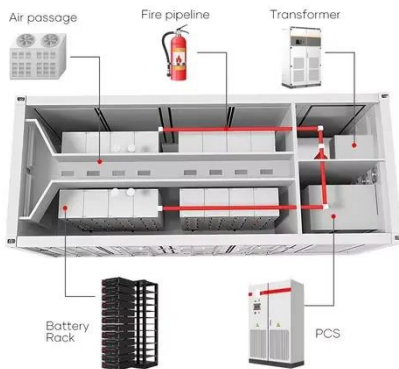

Pylontech Complete Energy Storage 20kWh US5000 Lithium Cabinet

Turnkey solution for 20kWh energy storage. Full kit with protection devices, cables, enclosure and batteries. Lowest Price Online and Best Delivery We added all the accessories, power cables, ...