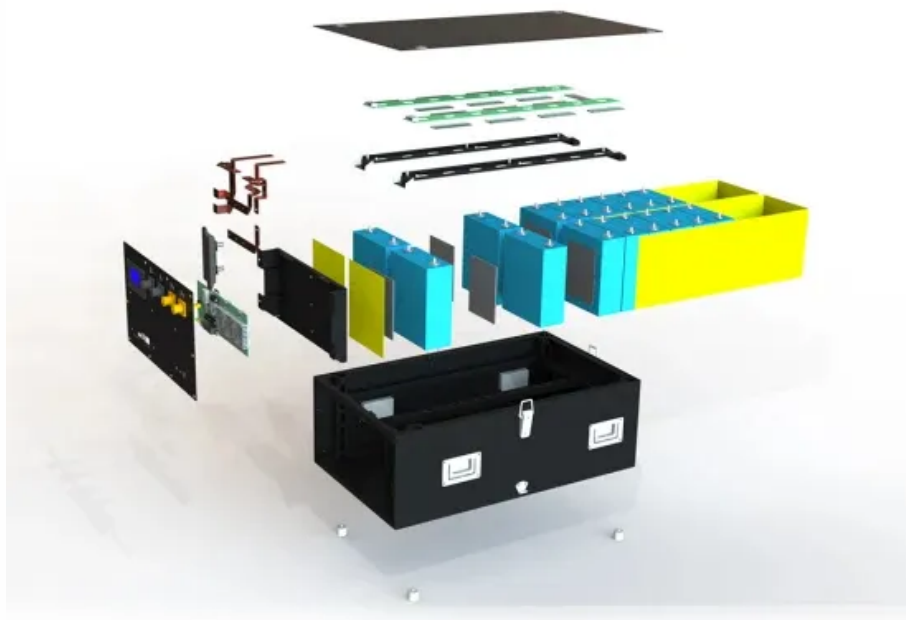

20kW photovoltaic integrated energy storage cabinet for urban lighting

20kW photovoltaic integrated energy storage cabinet for urban light

Energy Storage Cabinet Outdoor 20KW 50KWh/ 30KW 60KWh

This energy storage cabinet is a PV energy storage solution that combines high-voltage energy storage battery packs, a high-voltage control box, an energy storage PV inverter, BMS, cooling systems (an ...

BES20S Smart Hybrid Energy Cabinet

Deploy the BES20S Smart Hybrid Energy Cabinet for instant off-grid power. Combines 20kW diesel gen, solar, and 30.7kWh battery in one enclosure.

Indoor Photovoltaic Telecom Energy Cabinet

The table below consolidates key specs for LZY Energy Indoor Photovoltaic Energy Cabinet models. Indoor, floor-standing models all feature AC output, photovoltaic input, and energy storage functionality.

20kW AC Optical Storage Integrated Box Supply

The 20kW AC Optical Storage Integrated Box, supplied by China manufacturer Zhejiang Soutya New Energy LLC, is a three-phase photovoltaic-battery-grid hybrid distribution unit constructed with a UV ...