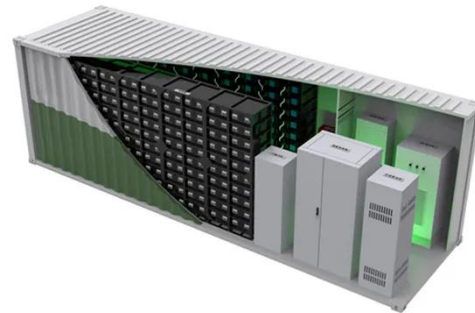

answers to frequently asked questions.