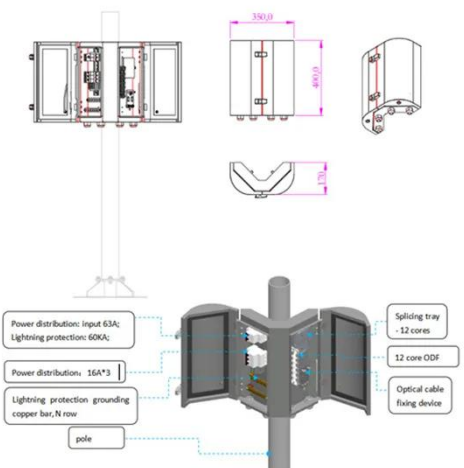

220V Communication Power Supply Cabinet for Transmission Nodes

220V Communication Power Supply Cabinet for Transmission Nodes

Node Power Supply (NPS) Enclosure

The Node Power Supply (NPS) Enclosure is an integrated CableUPS® system for use in Multi Dwelling Units (MDU), business parks, node segmentation, and plant extension applications.

ATLAS CS-220 Power Supply Cabinet

The CS-220 Atlas Power Supply Cabinet is designed with a modular construction, allowing for easy installation and maintenance. The removable shelves can be adjusted to fit your specific power supply needs, while the ...

Shop Power Supply Enclosures , Multilink

Our power supply enclosures offer efficient power processing & synchronous rectification, ensuring cool operating temperatures & longer runtime. See more!

Custom Power Supply Cabinets , Riteoptic

Our base station cabinets can directly power nearly any communication equipment they house. The design of our racks and cabinets allow for high integration with different backup time and easy maintenance.