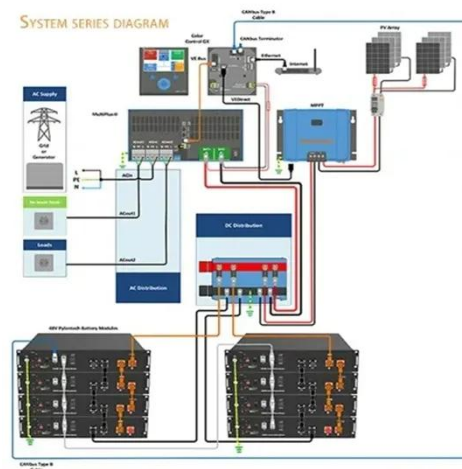

Quick 220 Electrical Systems , Quick220 Electrical Systems

Quick220 ® Systems will charge your electric vehicle 2 to 5 times faster than 120 volt charging. The actual charging improvement is dependent upon the vehicle's charge system and the 120 volt circuits ...