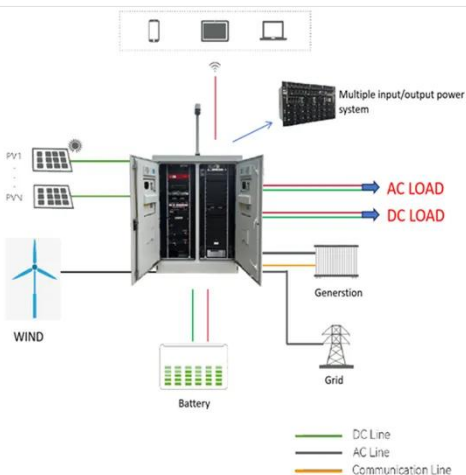

Electric Vehicle Inverter 48V60V72V Dc to 220V Ac Socket Power

Electric Vehicle Inverter 48V60V72V Dc to 220V Ac Socket Power Converter (72vto220v600wsinewave)

48V60V72V to 220V universal battery tricycle pure sine wave swing ...

48V60V72V to 220V universal battery tricycle pure sine wave swing stall special inverter with high power US \$166.37 20% off US \$207.97 Tax excluded, add at checkout if applicable Color: 220V Size: 7*2.6 ...

Pure Sine Wave Dual Voltage Universal Inverter 12V24V Truck 48V60V72V

Pure Sine Wave Dual Voltage Universal Inverter 12V24V Truck 48V60V72V Electric Vehicle to 220V High Power (EY6 000W-Z2Afoot2500W48V/60Vaccessorie swordline)

Electric Vehicle Inverter 48V60V72V Dc to 220V Ac Socket Power

Compact plug-in design ensures a secure fit in standard vehicle power outlets. Integrated safeguards protect against overcurrent, overvoltage, and short circuits. Features durable ...