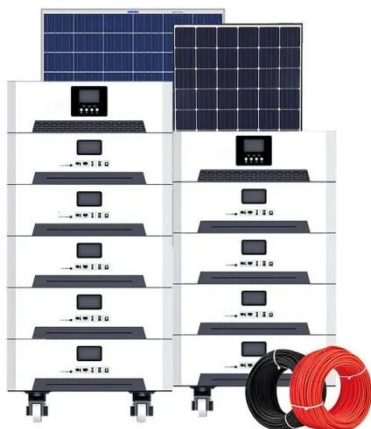

48V60V72V Universal Inverter for 4, 5, and 6-Volt Batteries

Can't handle induction cooktops, air conditioners, water pumps, welding machines, or rotary hammers/saws. (plugging in a welding machine will fry the inverter, so absolutely no welding machines!)

Electric Vehicle Inverter 48V60V72V Dc to 220V Ac Socket Power

Electric Vehicle Inverter 48V60V72V Dc to 220V Ac Socket Power Converter (72vto220v600wsinewave)

48V60V72V to 220V universal battery tricycle pure sine wave swing ...

48V60V72V to 220V universal battery tricycle pure sine wave swing stall special inverter with high power US $166.37 20% off US $207.97 Tax excluded, add at checkout if applicable Color: 220V Size: 7*2.6 ...