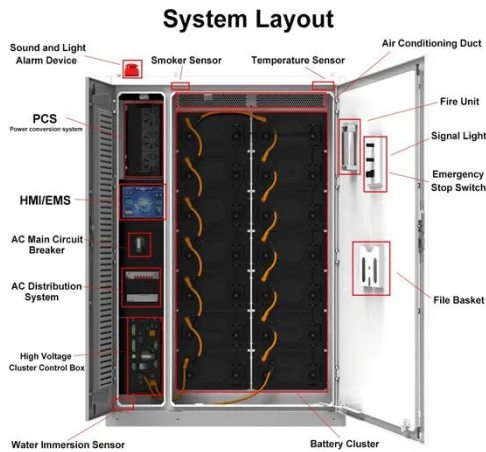

24V solar panel size

24V 30W Solar Panels: A Balanced Guide for Off-Grid Power Solutions

For many off-grid applications, 24V 30W monocrystalline panels offer advantages over traditional 12V systems - but they're not the right choice for everyone. This guide explores the practical benefits and ...