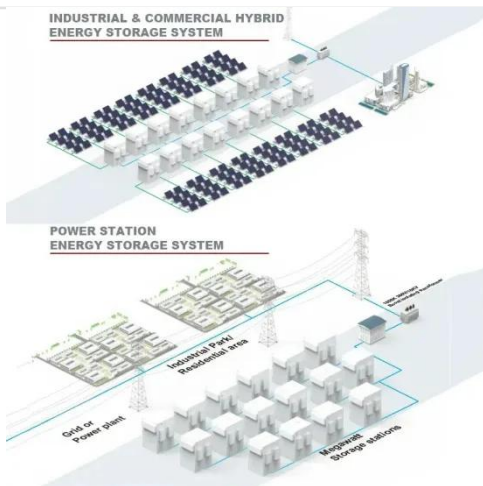

SLD Tech 150W 24V High Efficiency Solar Panel ST-150P-24

The ST-150P-24 from SLD Tech (formerly Solarland) is a 150W 24V high efficiency solar panel with outstanding low-light performance, a heavy-duty anodized frame, can withstand extreme conditions, ...

Contact Us