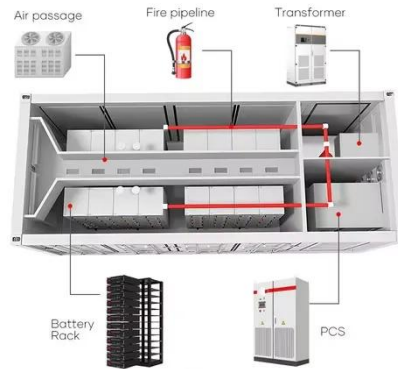

SLD Tech (formerly Solarland®) ST-150P-24 150-Watt, 24-Volt Mono

The SLD Tech (formerly Solarland®) ST-150P-24 Solar Panel is engineered for 24V off-grid applications, delivering a 150W power output with a module efficiency of 20%.

Solarland Solar Panel 150W 24V

This is a 150W 24V mono-crystalline solar panel that offers high performance and durability. It is manufactured to the highest standards and backed with a 25-year warranty, so you can trust that it ...

Amazon : Solar Panels 150 Watt