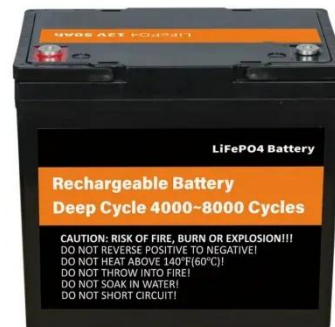

Battery Enclosures & Cabinets

This product is perhaps more commonly called a "solar battery box" but is also referred to as a "pole mount battery box". Some battery boxes are large enough to be considered battery cabinets and are ...