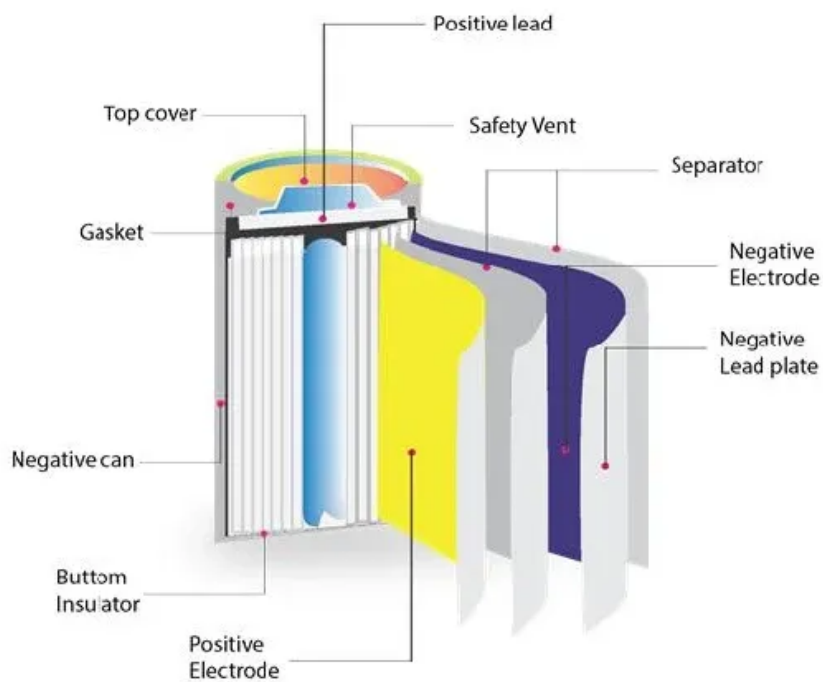

2mw outdoor telecom cabinet used at kyrgyzstan railway station

2mw outdoor telecom cabinet used at kyrgyzstan railway station

Outdoor Telecom Cabinets for Reliable Deployment

Our outdoor telecom cabinets ensure a good fit and perform well in the field. With features like weather resistance, dust protection, and vandalism resistance, the cabinet offers enhanced thermal ...

Outdoor telecom cabinet can hold base station, power, battery, temperature control, transmission equipment, and other support. It also provides mechanical and ...

Outdoor Telecom Cabinet , Outdoor Telecom Enclosures , Cube Cabinet