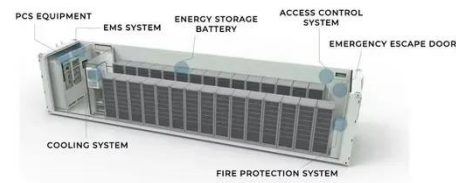

Outdoor Telecommunication Enclosures , Fiber Splice Enclosures

Our telecommunications & fiber splice enclosures can be customized to meet your application requirements. We maintain a customization facility staffed with application engineers and CAD & ...

Telecom System Integration and Outdoor Network