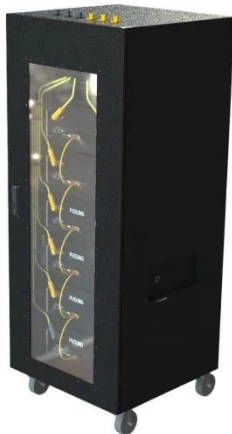

12V to 110V AC Converter

Turn any 12V Dakota Lithium battery into your mobile power station with this versatile and easy to use inverter.