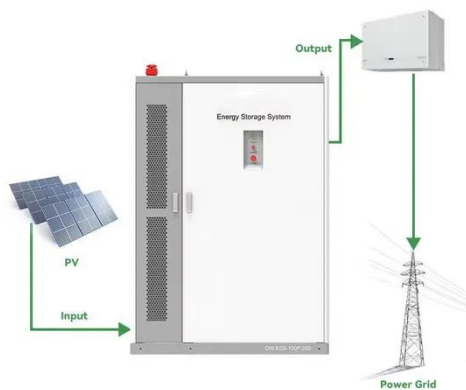

## Victron 305W Mono Solar Module

The Victron 305W Monocrystalline Solar Panel is the perfect addition to any off-grid application. They are pre-wired with MC4 connectors, making for easy installation. Their sturdy, anodized aluminium ...

## REC 305W REC305TP2M TwinPeak 2 Mono Solar Panel

This reliable solar panel is ideal for residential solar systems requiring a very efficient, cost-effective solar panel with reliable power output. REC TwinPeak 2 Mono solar panels feature an innovative ...

## BlueSolar Monocrystalline Panels

Advanced EVA (Ethylene Vinyl Acetate)

encapsulation system with triple-layer back sheet meets the most stringent safety requirements for high-voltage operation. A sturdy, anodized aluminium frame ...

## Mission Solar > 305 Watt Mono Solar Panel

Monocrystalline 60 Cell, 4 busbar Solar Panel. Black Frame, White Backsheet. Superior Aesthetics MSE PERC 60's slick all-black design coupled with outstanding power output makes it ideal for DG ...