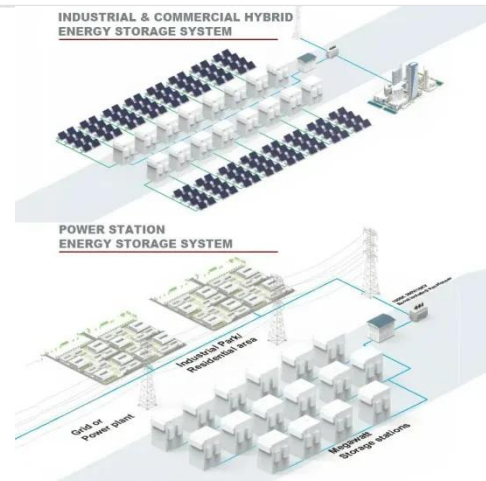

REC 305W REC305TP2M TwinPeak 2 Mono Solar Panel

This reliable solar panel is ideal for residential solar systems requiring a very efficient, cost-effective solar panel with reliable power output. REC TwinPeak 2 Mono solar panels feature an innovative ...