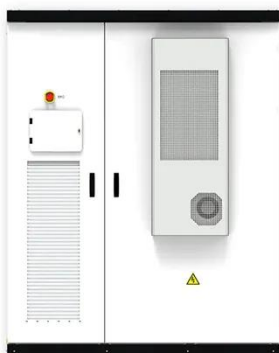

High Power 30kw/147kwh Industry Bess System Commercial Outdoor ...

As a high-tech enterprise, we have 15 years of production experience and have successfully provided battery energy storage system (BESS) solutions and technical services for many customers at home ...