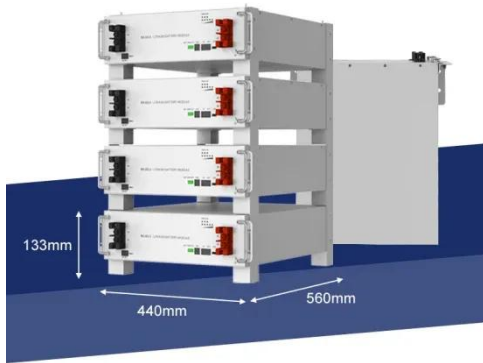

Outdoor Cabinet , Battery Energy Storage

Looking for a versatile outdoor energy storage solution? Check out our 30 kW/90 kWh cabinet! Perfect for demand regulation, peak shifting, and C& I ene. Outdoor energy storage cabinet, with standard ...

Système de stockage d'énergie extérieur 30 kW 80 kWh pour une

Ce système de stockage d'énergie extérieur associe un PCS de 30 kW à des batteries LFP de 80 kWh -- idéal pour l'écrêtage de pointe, le secours d'urgence et les systèmes hybrides hors réseau.

Contact Us

For catalog requests, pricing, or partnerships, please visit:
<https://www.kidsandparents.pl>