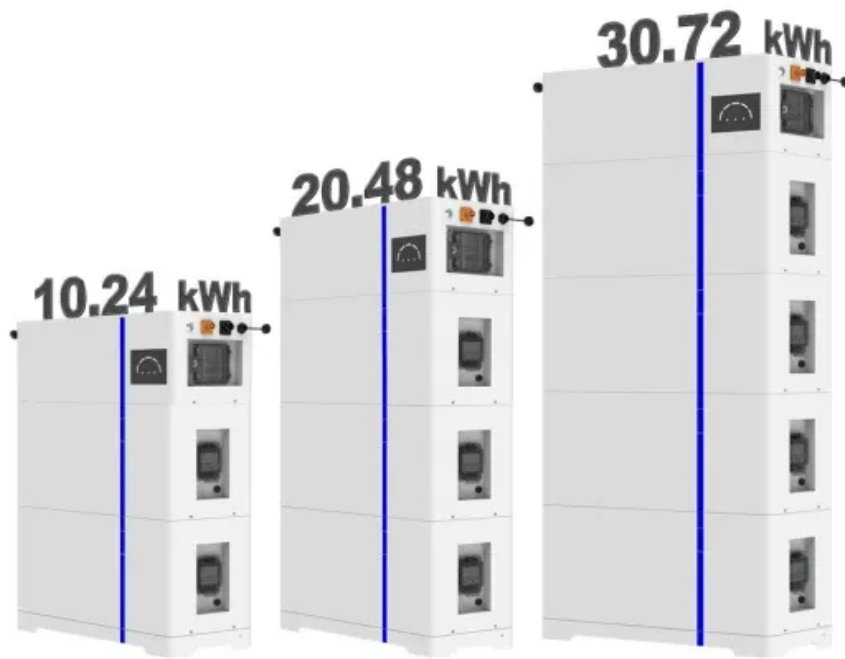

30kW12v inverter

ESS