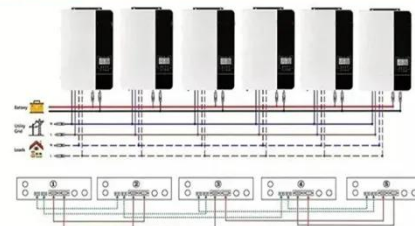

30KWh Outdoor Photovoltaic Energy Cabinet

The 30KWh Outdoor Photovoltaic Energy Cabinet is widely used in Communication Base Stations, Smart Cities, Smart Transportation, and Power Systems. In the United States, it supports reliable ...