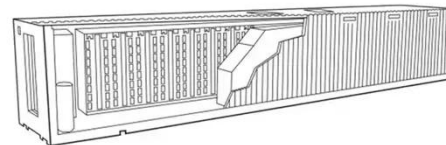

Energy Storage Cabinet Outdoor 20KW 50KWh/ 30KW 60KWh

We have dedicated after-sales teams in Southeast Asia and Europe. Once the storage batteries arrive at your project site, you can follow our installation guide to complete the setup yourself.