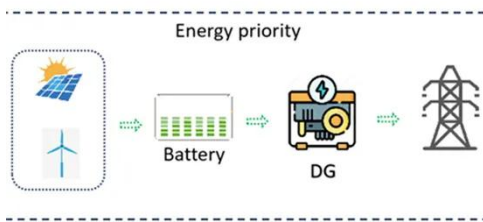

Battery and Energy Storage

AlphaESS is able to provide outdoor battery cabinet solutions that are stable and flexible for the requirements of all our customer's battery and energy storage demands.