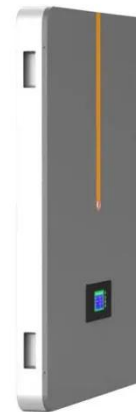

Outdoor enclosures & multitenant cabinets for telecom

Constructed from corrosion-resistant materials and tested for wind load, impact, and thermal cycling, our enclosures guarantee reliable field performance even under severe environmental conditions.