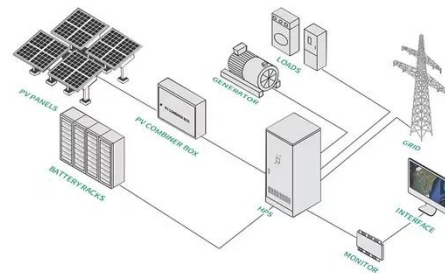

WIT 35kW Commercial AC-Coupled Hybrid Inverter , High-Efficiency Solar

The WIT 35kW Commercial AC-Coupled Hybrid Inverter is designed for high-performance solar energy systems, offering an efficient and reliable solution for managing and enhancing solar energy storage ...