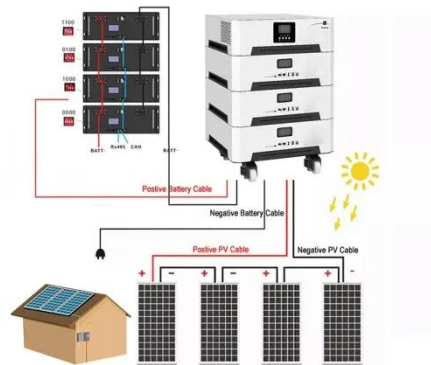

Solar Panel Output Calculator , Get Maximum Power Output

Welcome to the Solar Panel Output Calculator! This tool is designed to help you estimate the daily, monthly, or yearly energy output of your solar panel system in kilowatt-hours (kWh).