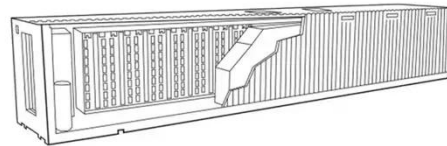

Outdoor Telecom Cabinet , Outdoor Telecom Enclosures , Cube Cabinet

Explore Charles Industries' Outdoor Telecom Cabinets & Enclosures for secure, durable protection of telecom equipment in outdoor environments. Enquire now!