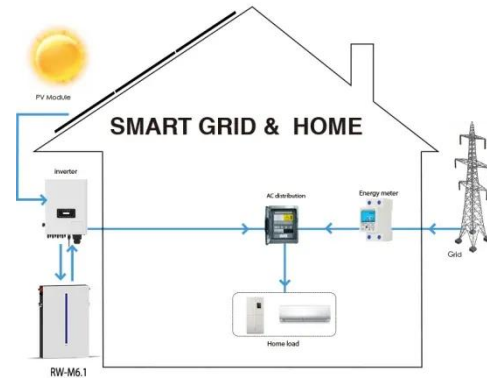

battery is 60% lighter than traditional lead-acid options, making installation and transportation effortless while optimizing your space.