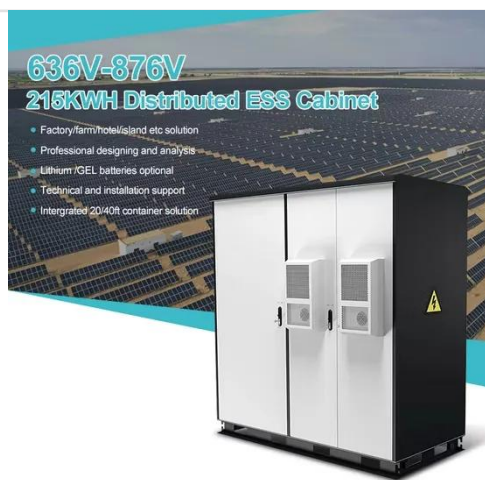

Reliable and efficient power protection for servers, network equipment, medical devices, point-of-sale (POS) devices and security systems.