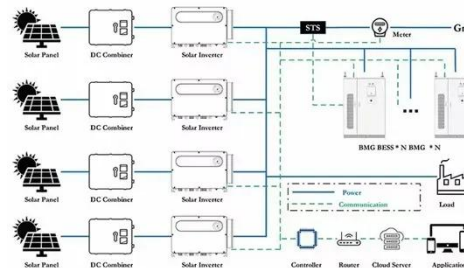

Amazon : 500 Watt Inverter

500W Pure Sine Wave Inverter (1000W Peak), 12V/24V Auto-Detect, 50Hz/60Hz Switchable, LCD Display, Type-C Fast Charging, Silent Design, Overload & Overheat Protection for RV, Home (500W)