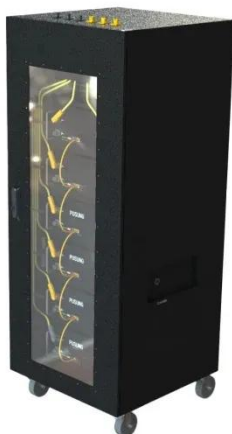

500kW Communication Power Supply Cabinet Customization Process and Factory Price

500kW Communication Power Supply Cabinet Customization Process

Factory Good Price 500kW 1075kWh High-Voltage Industrial ESS Cabinet

Large-Capacity Electrical Panel Customized Power Distribution

...

Design Highlights: The cabinet features industrial-grade protection. High-conductivity bus bars ensure stable 2000A transmission; modular layout eases expansion and maintenance.

The Three-Power Transfer Cabinet (ATS Three-Power Transfer Cabinet) is a key device capable of automatically or manually switching between mains power, diesel generator, and UPS backup power.

Contact Us