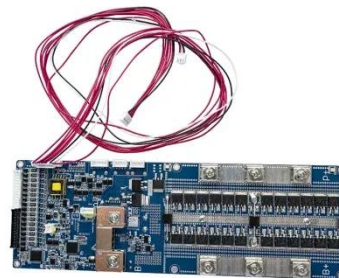

Large-Capacity Electrical Panel Customized Power Distribution

...

Design Highlights: The cabinet features industrial-grade protection. High-conductivity bus bars ensure stable 2000A transmission; modular layout eases expansion and maintenance.