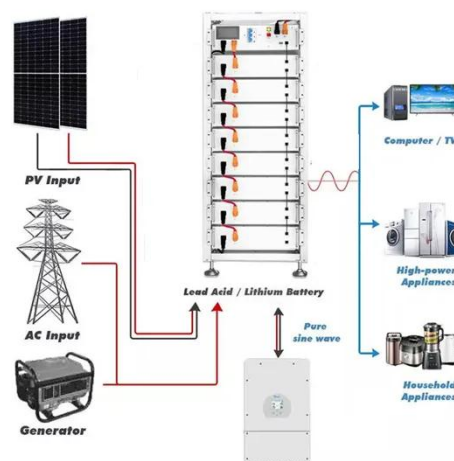

Power system cabinet

We offer full customization of cabinet dimensions, internal layouts, cutout positions, structural reinforcements, and surface coatings to perfectly match your site needs.