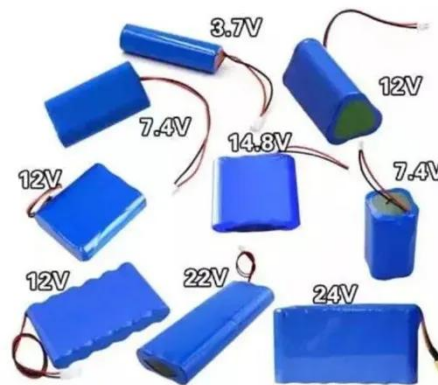

FITECHNIC Spider FIX + FIC71 + FI-TT BIM OBJECT: free BIM file

Download the BIM object Spider FIX + FIC71 + FI-TT from FITECHNIC free of charge. This product is supplied in Revit (.rfa/.rvt) family, SketchUp (.skp) component format (s) and is ...