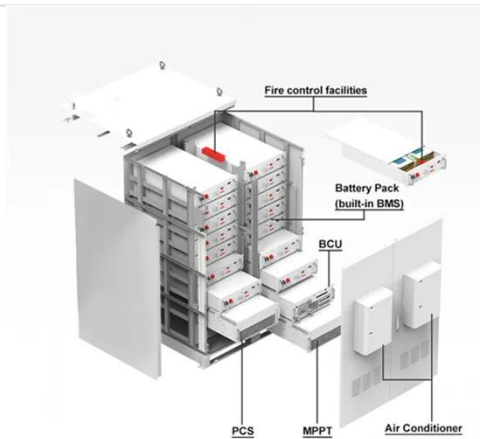

Spider Glass Connector

Download this free RFA Revit Family of a spider glass connector, also known as a glass spider fitting, structural glass

connector, or façade spider clamp, ideal for curtain walls and frameless glass systems.

Point Fixing - Fitechnic

Point Fixing is a glass fitting system which adapts to any structure, including metal, wood and glass. By attaching a set of spiders and rotules you can connect the glass panels to the structure in order to ...

Power Distribution Cabinet Suppliers UAE , Top Power Distribution

Top Power Distribution Cabinet Suppliers in UAE offering CPD Distribution Cabinet

With Mounting Plate CPD 6006020 M and more

Electric Distribution Cabinets , Electrical Connectors and Installation

Electrical Distribution Cabinet , Discover high quality electrical installation parts designed for safe, reliable and efficient connections

Object , point support glass spider fitting hardware

Share and download revit families, ask questions and share ideas in our forum and learn from our tutorials