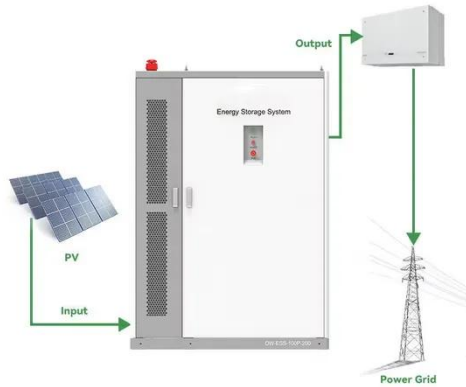

### 575Wp MONO PERC Half-Cut 24V Bifacial Solar Panel

This high-performance solar panel is engineered to deliver exceptional energy output, making it an ideal choice for both residential and commercial applications.