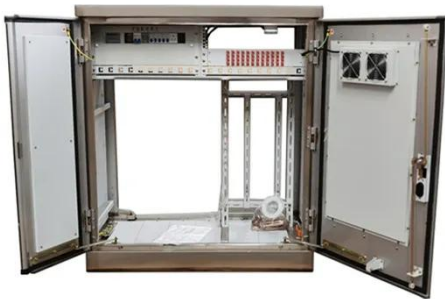

## Selecting the Right Supplies for Powering 5G Base Stations

...

These tools simplify the task of selecting the right power management solutions for these devices and, thereby, provide an optimal power solution for 5G base stations components.

## 5G Outdoor Enclosures , 5G Outdoor Cabinets , AZE

5G Outdoor integrated cabinet is well suited for power equipment, batteries,

telecom gear, all integrated into a robust, economical package. The cabinet contains internal mounting rails, which allow ...

## **216162256 Power distribution cabinet for 5G base station**

The utility model discloses a power distribution cabinet for a 5G base station, comprising a power distribution cabinet body, two sides of the power distribution cabinet body are fixedly connected with ...