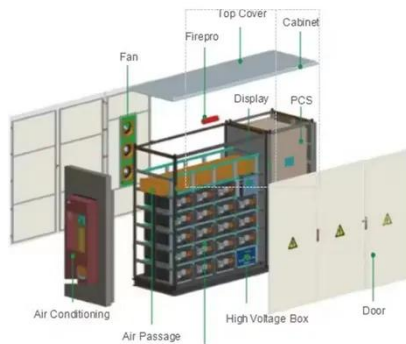

This product is perhaps more commonly called a "solar battery box" but is also referred to as a "pole mount battery box". Some battery boxes are large enough to be considered battery cabinets and are ...

5MWh 20ft Container 10 Years Life Time Outdoor Battery Cabinet ...

Luminova Solutions is committed to making solar energy accessible, reliable, and cost-effective for a wide range of applications, including residential, commercial, and utility-scale projects.