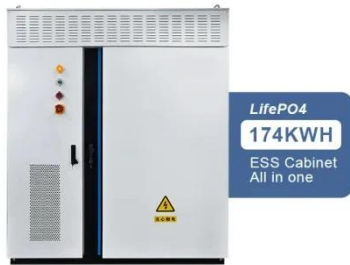

backup systems.