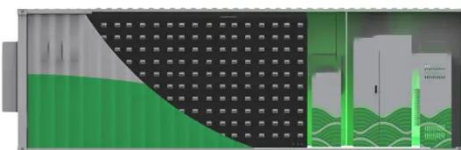

Energy Storage Cabinets: Key Components, Types, and Future ...

Energy storage cabinets are essential devices designed for storing and managing electrical energy across various applications. These cabinets transform electrical energy into ...

Pure Energy Storage Street Lights: The Future of