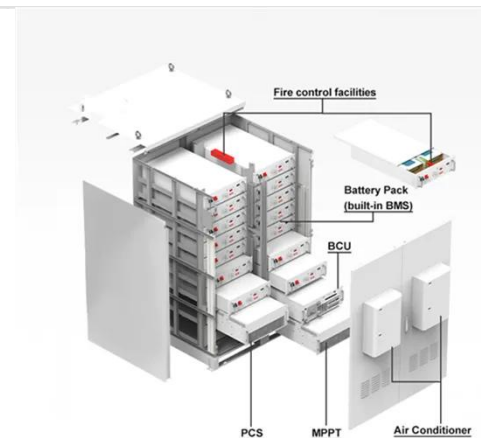

Wonvolt 500kw 600kw Solar System 600kwh 800kwh 1mwh Container ...

Stand alone off grid solar system and hybrid on off grid solar system, 1KW-100MWh storage systems, single phase 220V-230V, split phase 110V/220VAC, three phases 208V/220V/380V/480VAC ...