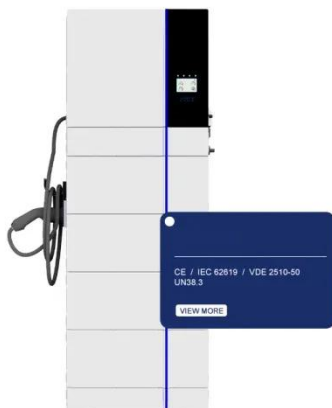

600kW solar battery cabinet

600kW solar battery cabinet

1.2MWh+600KW C& I BESS with Solar and Diesel Generator ...

This 1.2MWh/600kW all-in-one C& I energy storage cabinet utilizes Lithium Iron Phosphate (LFP) battery technology, featuring scalable capacity from 1MWh to 10MWh with 500kW rated power output.

Cummins C600B5ZE , 600 kWh Battery Energy Storage System

The Cummins C600B5ZE provides 300 kW of power and 600 kWh of energy storage in a 20-foot ISO high cube container. Tailored for larger commercial or industrial sites, it enables flexible energy ...